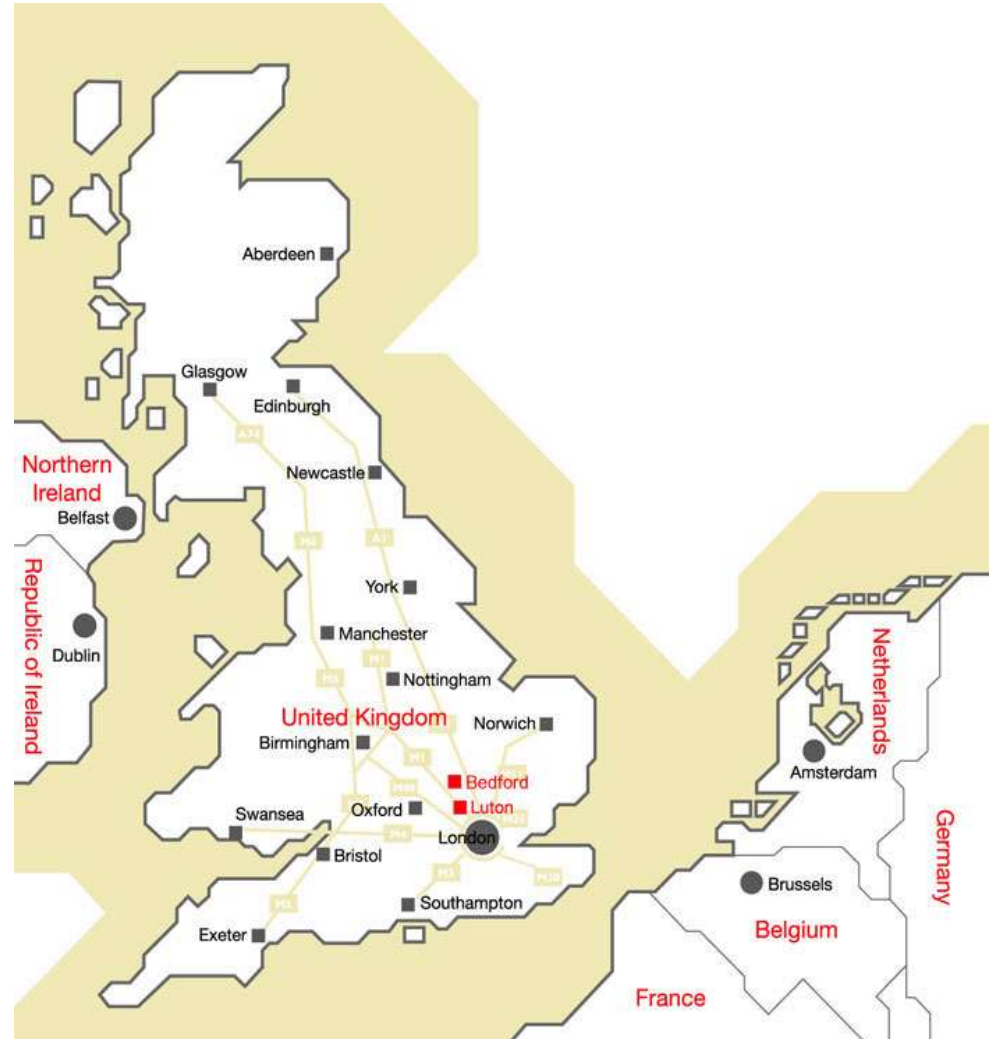

University of
Bedfordshire

Bedford & Luton

Luton Campus

- Town centre location : The Luton campus is right in the centre of town next to a large shopping mall and within easy walking distance of the student halls, train and bus stations.
- A diverse and cosmopolitan environment, with great facilities including shopping, bars, restaurants, nightclubs, sports and leisure
- The Student Village provides students with secure accommodation
- £46m new state-of-the-art library
- Modern and functional £34m Campus Centre brings together all our student services, social and learning spaces, and a 240-seat lecture theatre under one roof
- £20m Postgraduate and Continuing Professional Development Centre
- The Student union has a wide choice of clubs and societies as well as an Advice Centre
- Student Information Desk (SiD) – a one stop shop for all students
- Gymnasiums
- Two Chinese supermarkets

Luton - The town

- 30 miles north of London (30 minutes by train from Central London)
- Population 250,000
- Direct train / coach links to London Heathrow Airport
- Direct train / coach links to London Gatwick Airport
- Luton Airport - flights to Germany, France, Spain, Italy, Greece, Belgium, Switzerland, Hungary, Poland, etc.
- Strong links with local industries
- Good sports and social facilities
- Worship facilities for all faiths
- All types of ethnic cuisine catered for - Indian, Chinese, Thai, Italian, Greek, French, Mexican, Traditional English

University of
Bedfordshire

Bedford - The town

- 50 miles north of London (40 minutes by train from Central London)
- Campus is situated on an attractive riverside site
- Population: 80,000
- The town is a lively mix of traditional town pubs, bars, restaurants, high street & niche shops, night clubs,
- Heritage & history in addition to first class sport facilities
- Bedford has a wide range of art & culture opportunities