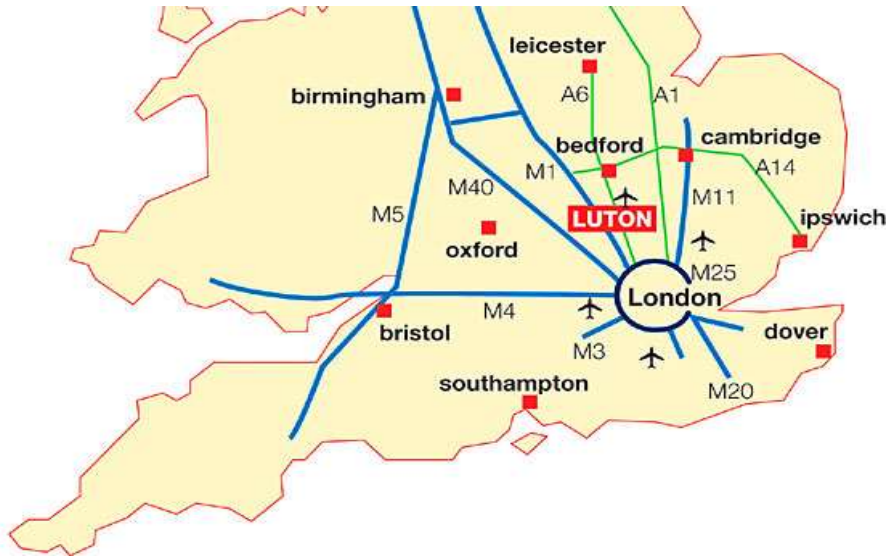

University of
Bedfordshire

Bedford & Luton

Luton Campus

- Town centre location : The Luton campus is right in the centre of town next to a large shopping mall and within easy walking distance of the student halls, train and bus stations.
- A diverse and cosmopolitan environment, with great facilities including shopping, bars, restaurants, nightclubs, sports and leisure
- The Student Village provides students with secure accommodation
- £46m new state-of-the-art library
- Modern and functional £34m Campus Centre brings together all our student services, social and learning spaces, and a 240-seat lecture theatre under one roof
- £20m Postgraduate and Continuing Professional Development Centre
- The Student union has a wide choice of clubs and societies as well as an Advice Centre
- Student Information Desk (SiD) – a one stop shop for all students
- Gymnasiums
- Two Chinese supermarkets

Luton - The town

- 30 miles north of London (30 minutes by train from Central London)
- Population 250,000
- Direct train / coach links to London Heathrow Airport
- Direct train / coach links to London Gatwick Airport
- Luton Airport - flights to Germany, France, Spain, Italy, Greece, Belgium, Switzerland, Hungary, Poland, etc.
- Strong links with local industries
- Good sports and social facilities
- Worship facilities for all faiths
- All types of ethnic cuisine catered for - Indian, Chinese, Thai, Italian, Greek, French, Mexican, Traditional English

University of
Bedfordshire

Bedford - The town

- 50 miles north of London (40 minutes by train from Central London)
- Campus is situated on an attractive riverside site
- Population: 80,000
- The town is a lively mix of traditional town pubs, bars, restaurants, high street & niche shops, night clubs,
- Heritage & history in addition to first class sport facilities
- Bedford has a wide range of art & culture opportunities